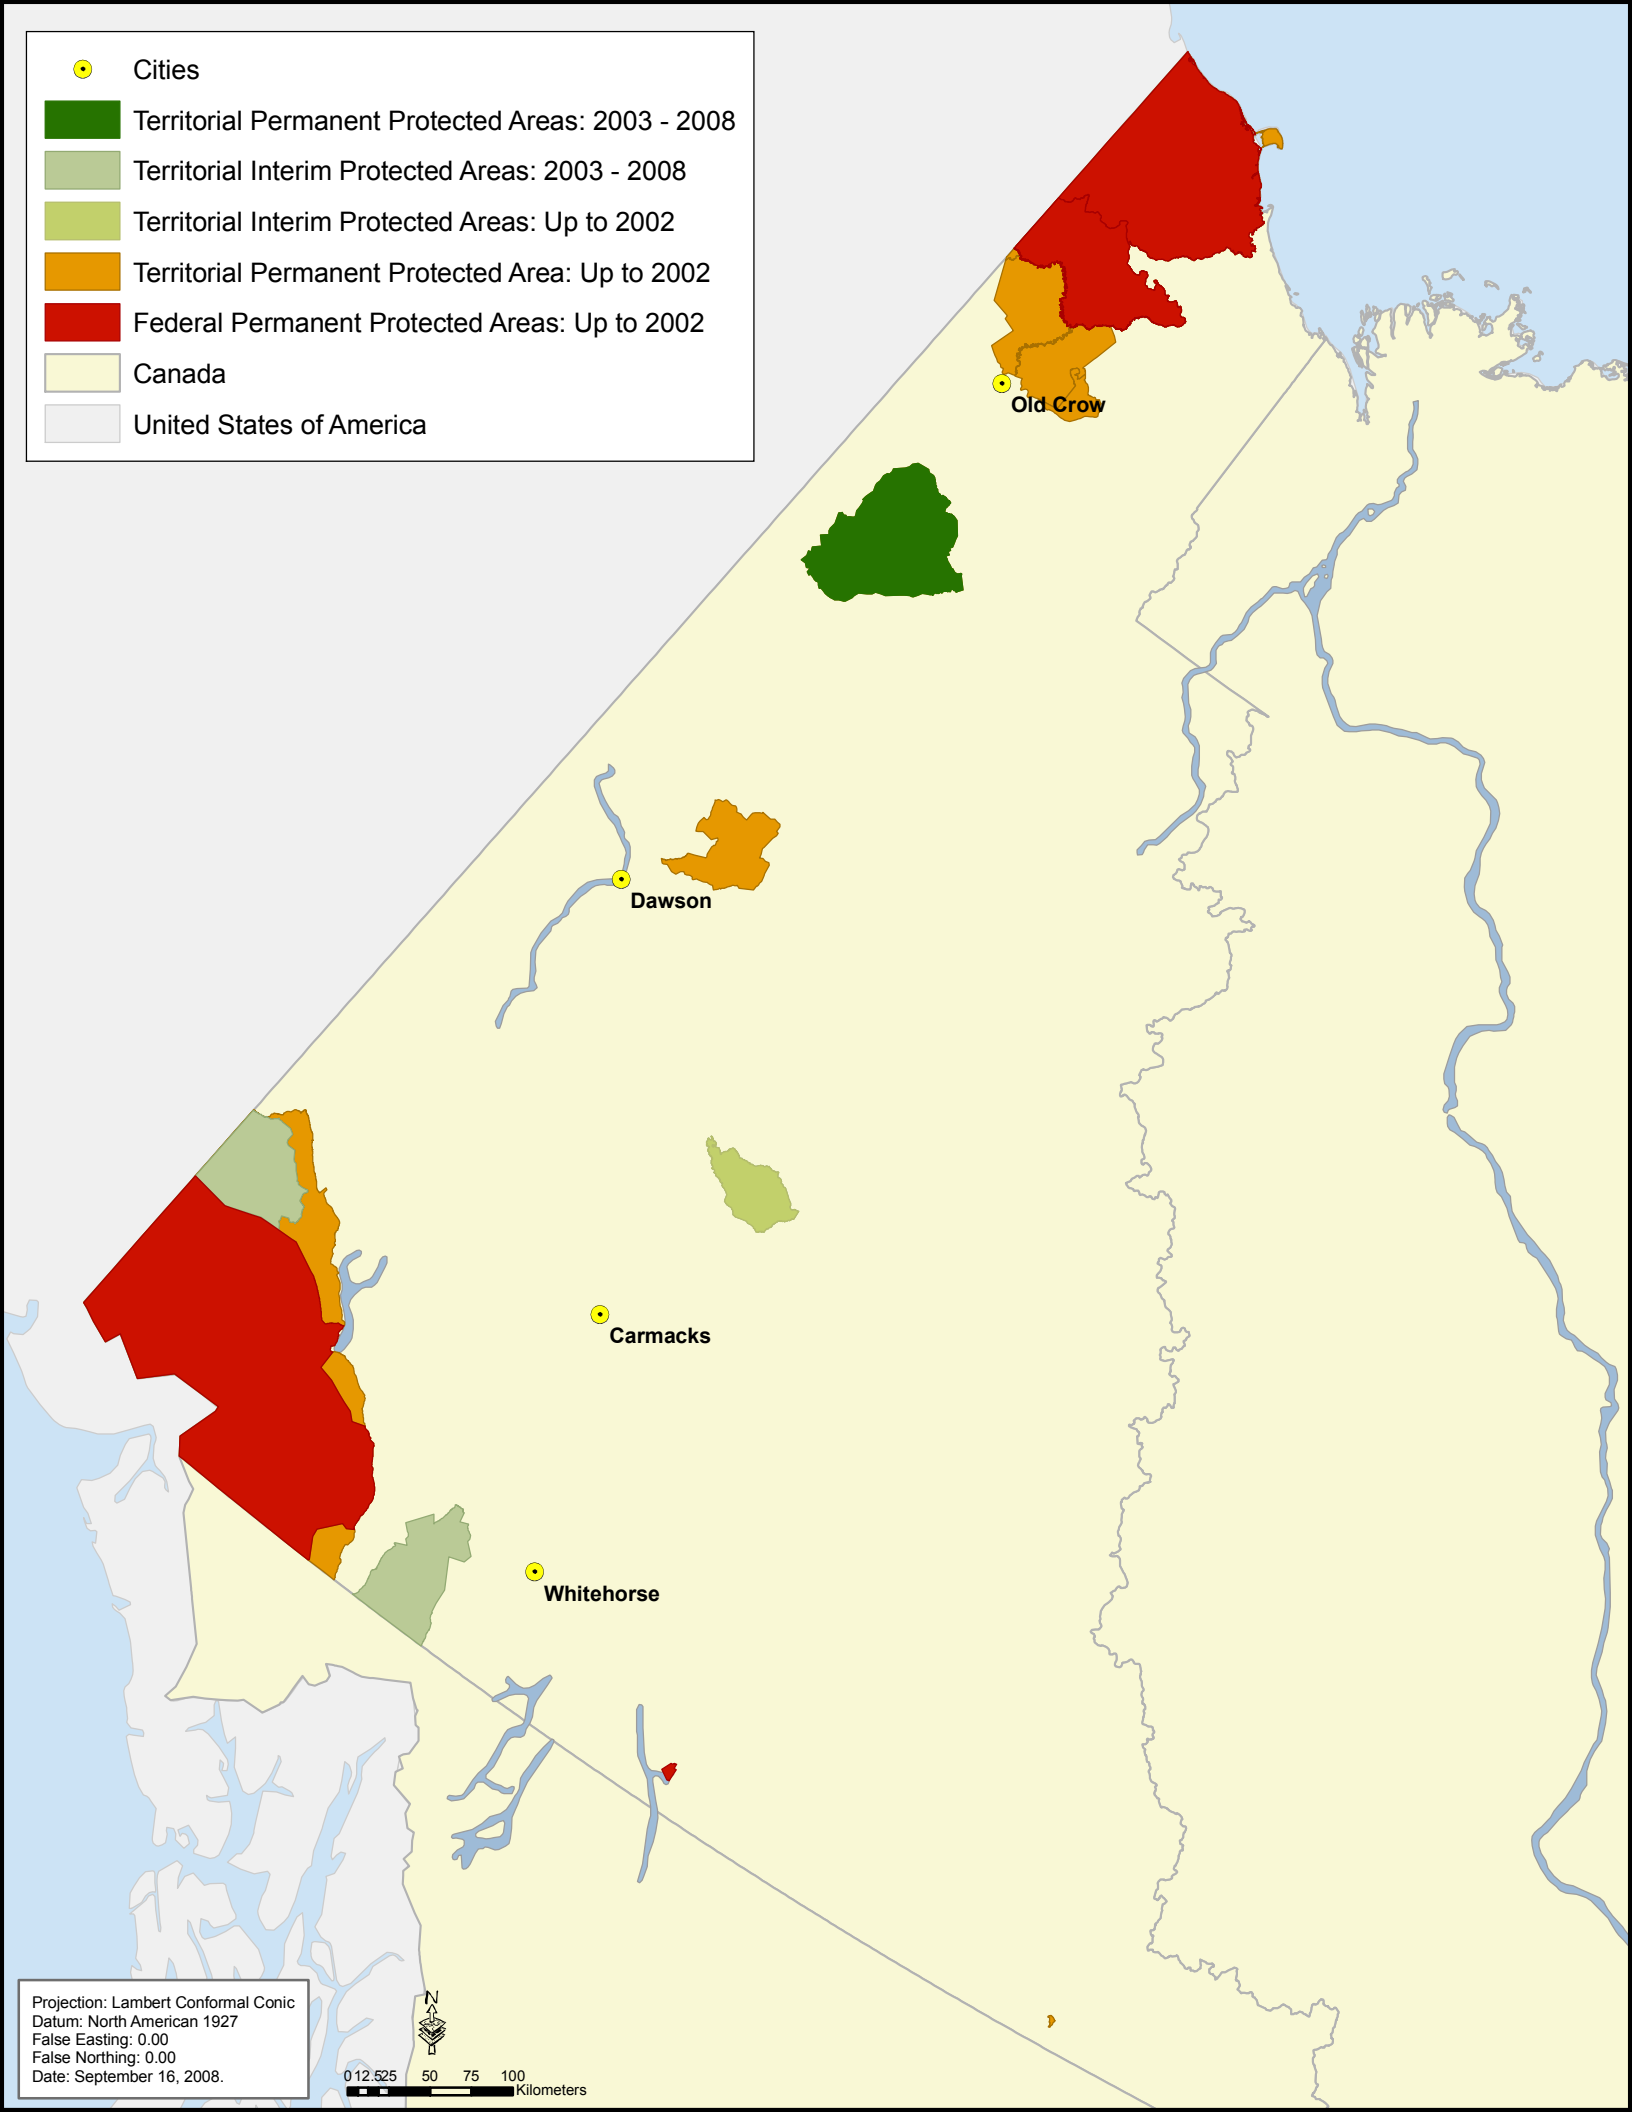

- Cities
- Territorial Permanent Protected Areas: 2003 - 2008
- Territorial Interim Protected Areas: 2003 - 2008
- Territorial Interim Protected Areas: Up to 2002
- Territorial Permanent Protected Area: Up to 2002
- Federal Permanent Protected Areas: Up to 2002
- Canada
- United States of America

Projection: Lambert Conformal Conic  
 Datum: North American 1927  
 False Easting: 0.00  
 False Northing: 0.00  
 Date: September 16, 2008.