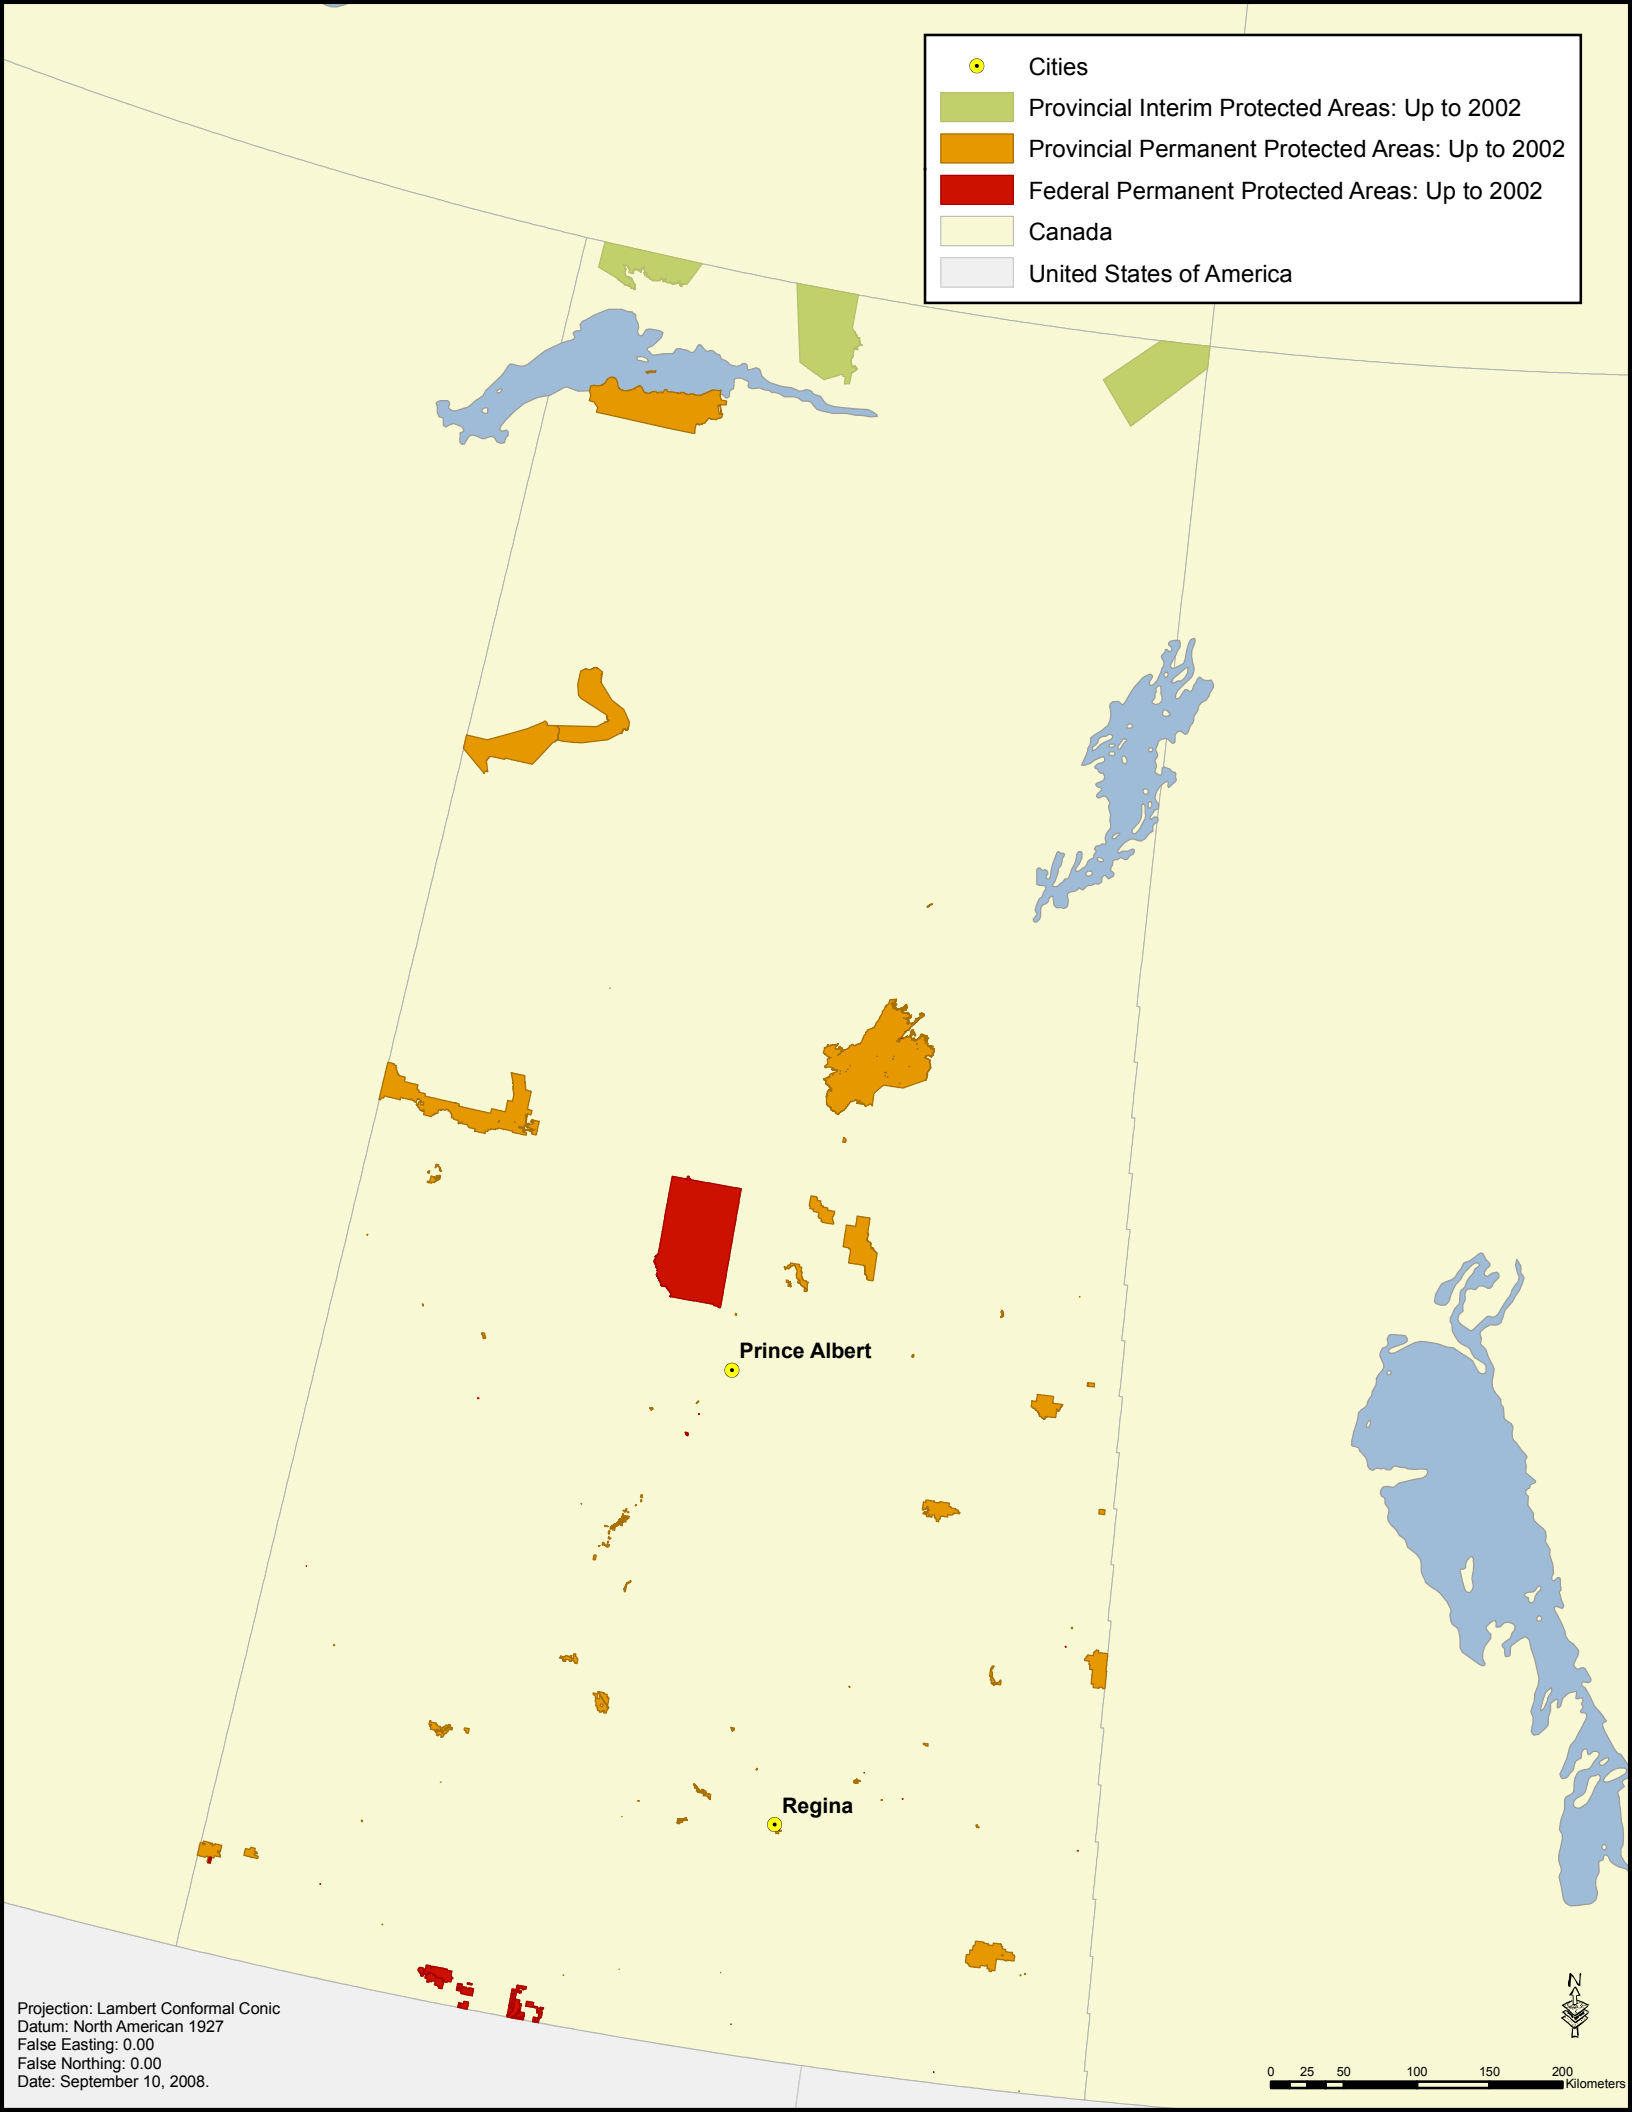

-  Cities
-  Provincial Interim Protected Areas: Up to 2002
-  Provincial Permanent Protected Areas: Up to 2002
-  Federal Permanent Protected Areas: Up to 2002
-  Canada
-  United States of America

Prince Albert

Regina

Projection: Lambert Conformal Conic  
 Datum: North American 1927  
 False Easting: 0.00  
 False Northing: 0.00  
 Date: September 10, 2008.