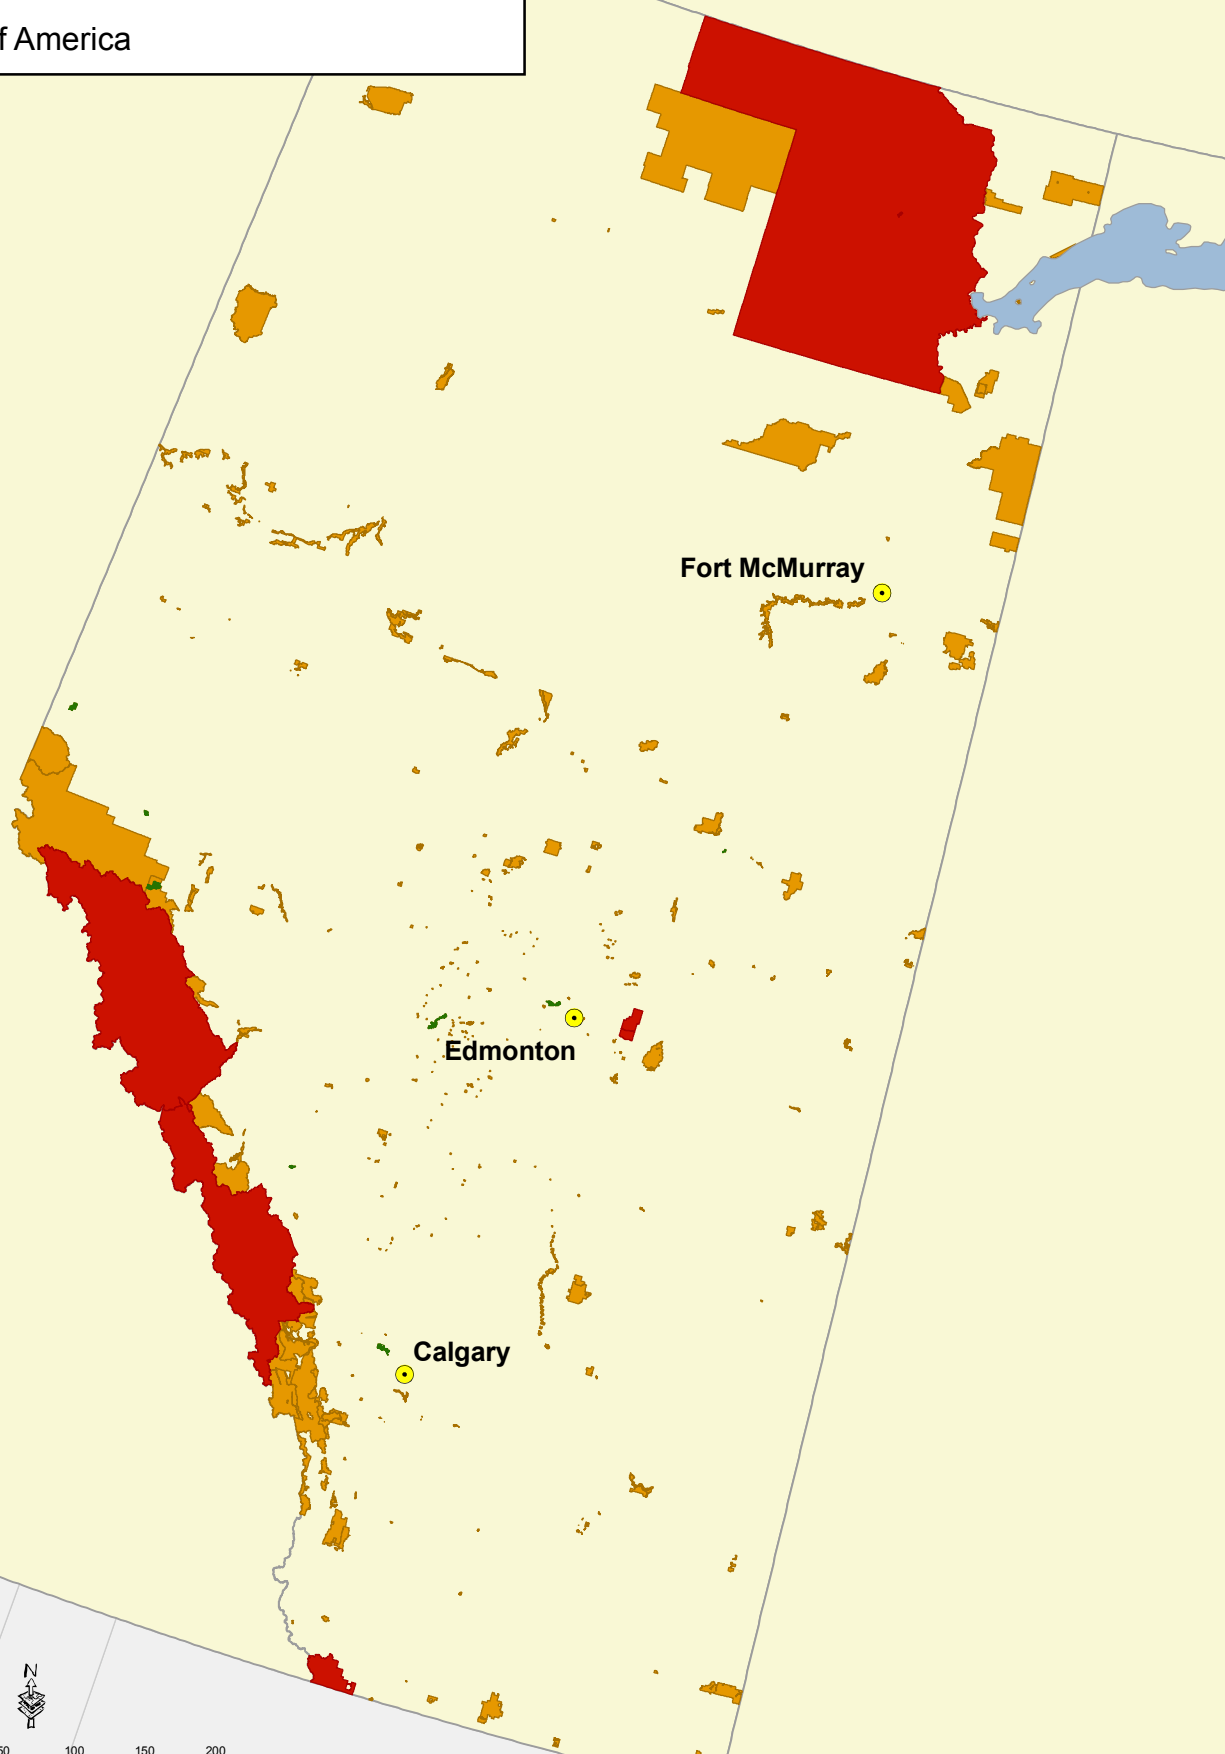

-  Cities
-  Provincial Permanent Protected Areas: 2003 - 2008
-  Provincial Permanent Protected Areas: Up to 2002
-  Federal Permanent Protected Areas: Up to 2002
-  Canada
-  United States of America

Projection: Lambert Conformal Conic
 Datum: North American 1927
 False Easting: 0.00
 False Northing: 0.00
 Date: August 4th, 2008.